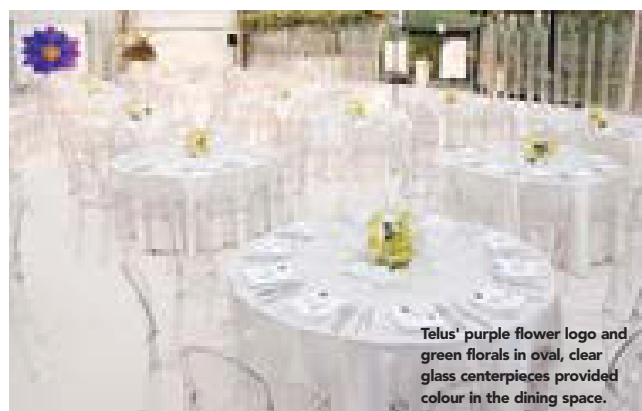

San Remo Florists and McNabb Roick Events created a wall of glass and flowers to divide the dinner space from the cocktail lounge.

White planter boxes filled with potted plants and garden lights formed a pathway to the entrance to the tent in the parking lot.

Telus' purple flower logo and green florals in oval, clear glass centerpieces provided colour in the dining space.

Staff from the Butler Did It passed wine at Telus' invitation-only dinner at the Power Plant Contemporary Art Gallery to kick off the launch of Luminato.

The telecommunications giant threw a party in a large white tent in the parking lot of the Power Plant Contemporary Art Gallery for the new festival of arts and creativity.

HEAT, OPPRESSIVE HUMIDITY, AND A HEAVY RAINSTORM THREATENED TO disrupt Telus' invitation-only dinner to kick off Toronto's new festival of arts and creativity, Luminato. Telus is a major sponsor of the 10-day event. Fortunately, the rain subsided shortly before the McNabb Roick Events-designed affair got underway, and double good fortune, the precipitation cut the temperature down to a bearable level. Staff from the Butler Did It signaled the start of the proceedings by opening the doorway to the venue: a huge white tent from Regal Tent Productions in the parking lot of the Power Plant Contemporary Art Gallery. The path inside traveled between two massive white urns filled with green, white, and fuchsia foliage. A decor highlight was the row of low white planter boxes containing tall clear tubes with bouffant florals bursting from the tops. The planter boxes served as a wall separating the lounge space from the dining area. Large brandy glasses filled with green orchids, lime-coloured moss, and silver balls from San Remo Florists topped square white